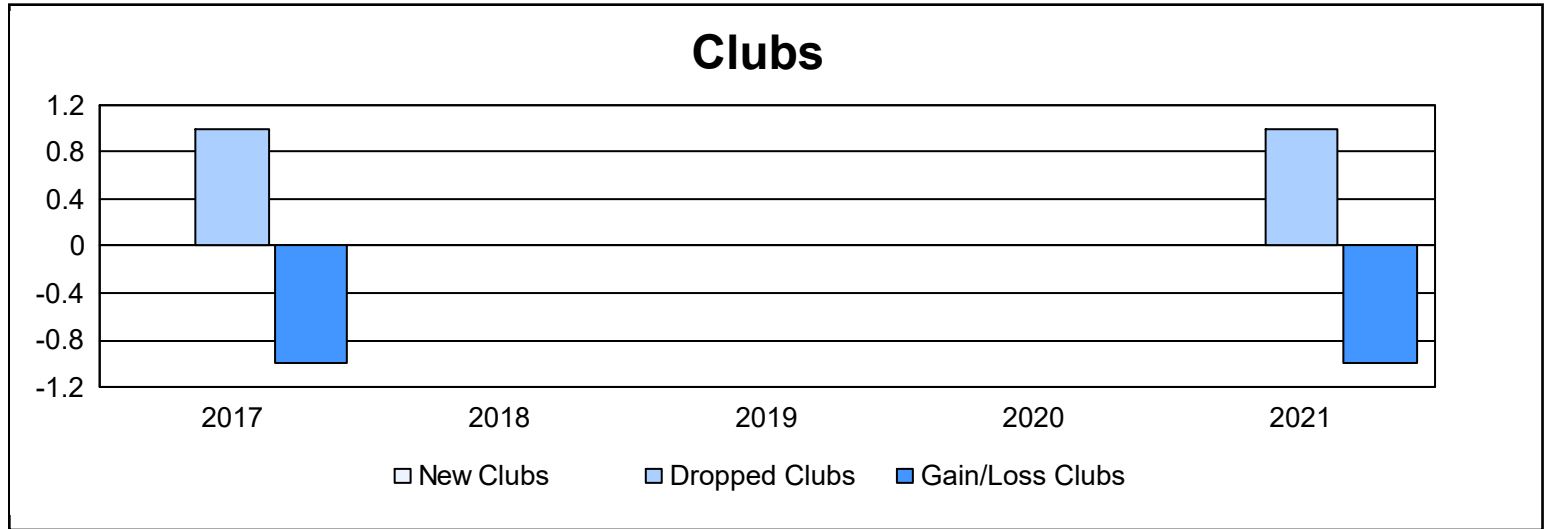

Year	New Clubs	Dropped Clubs	Gain/ Loss Clubs	New Members	Charter Members	Reinstate Members	Transfer Members	Total Member Added	Total Members Dropped	Gain/ Loss Members
2016-2017	0	1	-1	36	2	6	5	49	102	-53
2017-2018	0	0	0	51	0	5	4	60	78	-18
2018-2019	0	0	0	47	0	1	2	50	71	-21
2019-2020	0	0	0	37	0	1	2	40	51	-11
2020-2021	0	1	-1	32	0	0	0	32	86	-54
<b>Average</b>	<b>0</b>	<b>0</b>	<b>0</b>	<b>41</b>	<b>0</b>	<b>3</b>	<b>3</b>	<b>46</b>	<b>78</b>	<b>-31</b>

### Membership Composition June 2021 Cumulative