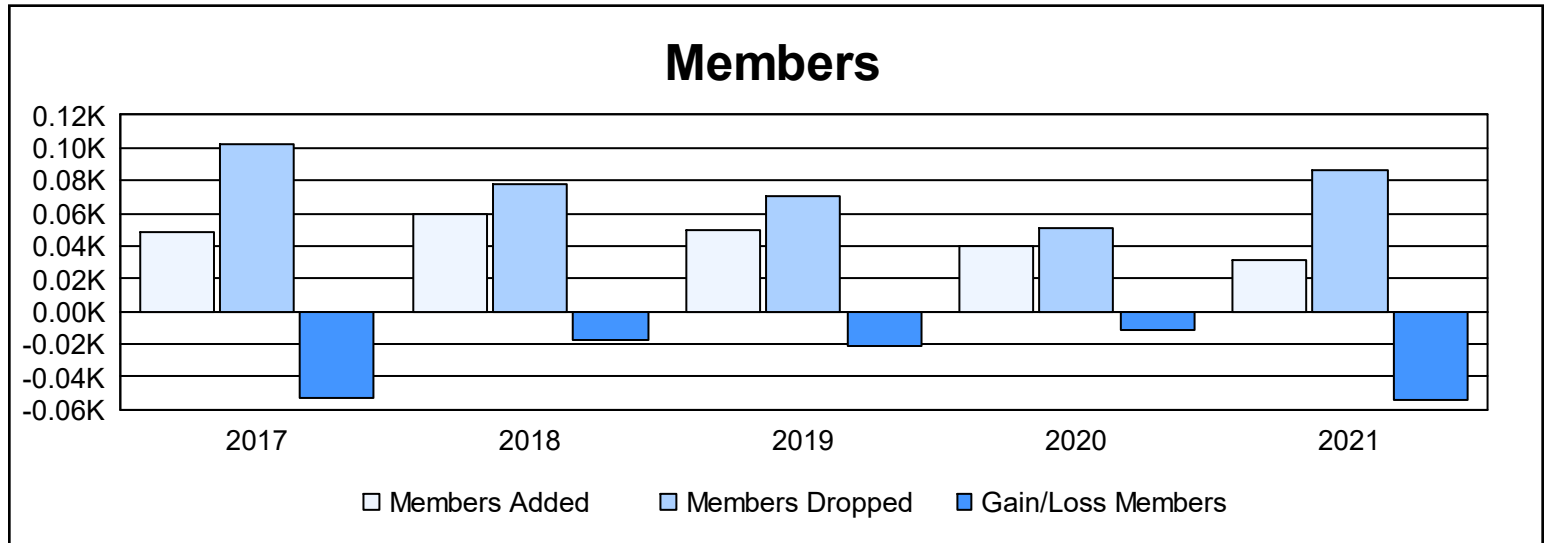

Year	New Clubs	Dropped Clubs	Gain/ Loss Clubs	New Members	Charter Members	Reinstate Members	Transfer Members	Total Member Added	Total Members Dropped	Gain/ Loss Members
2016-2017	0	1	-1	36	2	6	5	49	102	-53
2017-2018	0	0	0	51	0	5	4	60	78	-18
2018-2019	0	0	0	47	0	1	2	50	71	-21
2019-2020	0	0	0	37	0	1	2	40	51	-11
2020-2021	0	1	-1	32	0	0	0	32	86	-54
<b>Average</b>	<b>0</b>	<b>0</b>	<b>0</b>	<b>41</b>	<b>0</b>	<b>3</b>	<b>3</b>	<b>46</b>	<b>78</b>	<b>-31</b>

### Membership Composition June 2021 Cumulative