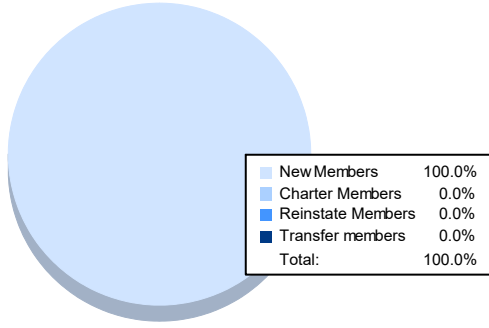

Year	New Clubs	Dropped Clubs	Gain/ Loss Clubs	New Members	Charter Members	Reinstate Members	Transfer Members	Total Member Added	Total Members Dropped	Gain/ Loss Members
2016-2017	0	1	-1	36	2	6	5	49	102	-53
2017-2018	0	0	0	51	0	5	4	60	78	-18
2018-2019	0	0	0	47	0	1	2	50	71	-21
2019-2020	0	0	0	37	0	1	2	40	51	-11
2020-2021	0	1	-1	32	0	0	0	32	86	-54
<b>Average</b>	<b>0</b>	<b>0</b>	<b>0</b>	<b>41</b>	<b>0</b>	<b>3</b>	<b>3</b>	<b>46</b>	<b>78</b>	<b>-31</b>

### Membership Composition June 2021 Cumulative